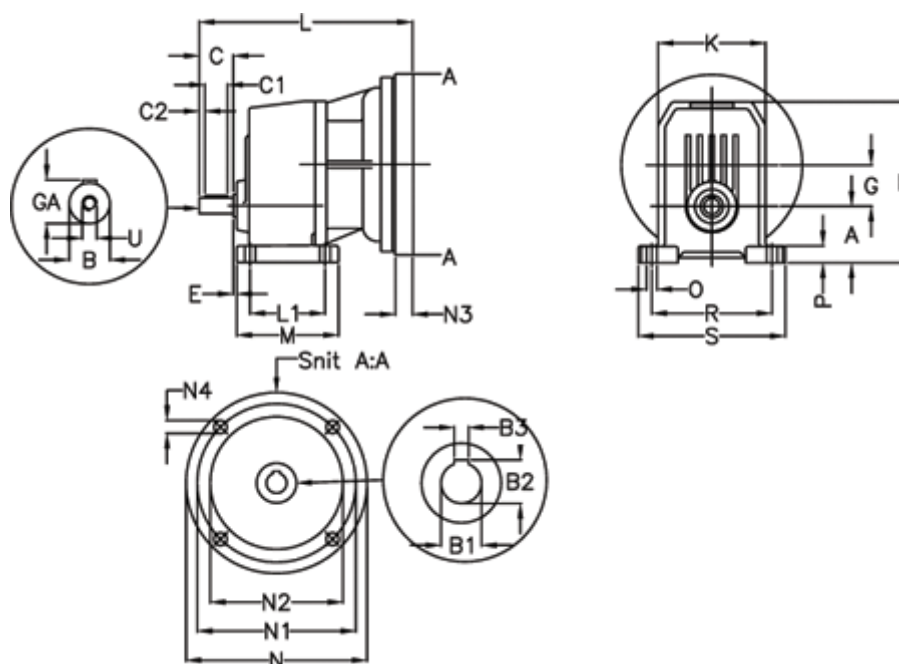

Article number: 40550400311230

Description: Single Stage Helical Gear
S 401-3,1-P80B5

Measures

A = 70	E = 23.0	M = 165.0	R = 180
B = 28	F = 8x7x50	N = 200	S = 215
B1 = 19	G = 61.7	N1 = 165	U = M8
B2 = 21.8	GA = 31.0	N2 = 130	
B3 = 6	H = 224.5	N3 = -	
C = 60	K = 155	N4 = M10x12	
C1 = 50	L = 294	O = 14	
C2 = 5	L1 = 125.0	P = 21.0	